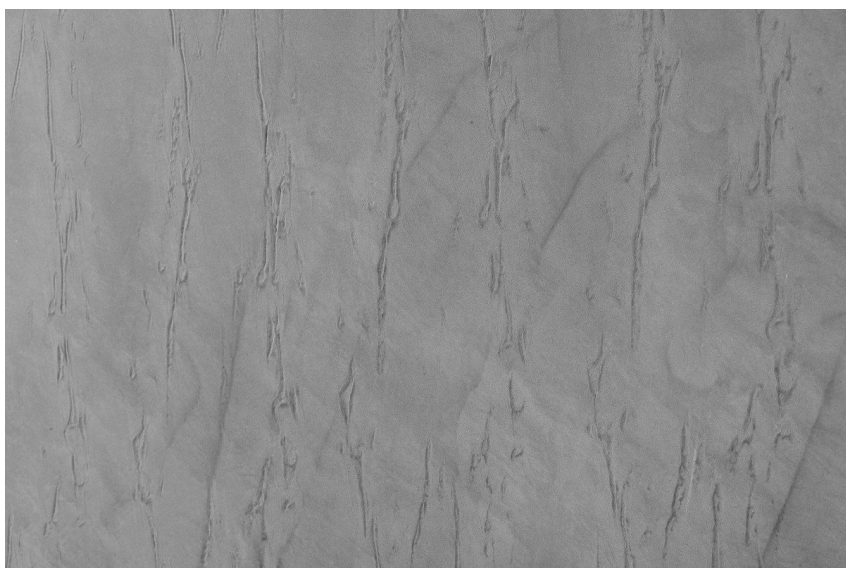

# ЦВЕТОВИ ДЕТАЙЛИ

**Rain texture in Tokyo  
Graphite colour**

## Special concrete effect

Sand texture in Tokyo Graphite colour

Winter texture in Sydney Light colour

Ocean texture in Chicago Grey colour

Desert texture in Tokyo Graphite colour

Snow texture in Sydney Light colour

Cloud texture in Chicago Grey colour

Autumn texture in Chicago Grey and  
Tokyo Graphite colours

Frost texture in Tokyo Graphite and  
Sydney Light colours

Wave texture in Chicago Grey colour

Wind texture in Chicago Grey colour

Storm texture in Tokyo Graphite and Sydney Light colours

Rock texture in Sydney Light and Tokyo Graphite colours

За повече информация за мазилки и бои, вижте на  
[www.ceresit.bg](http://www.ceresit.bg)