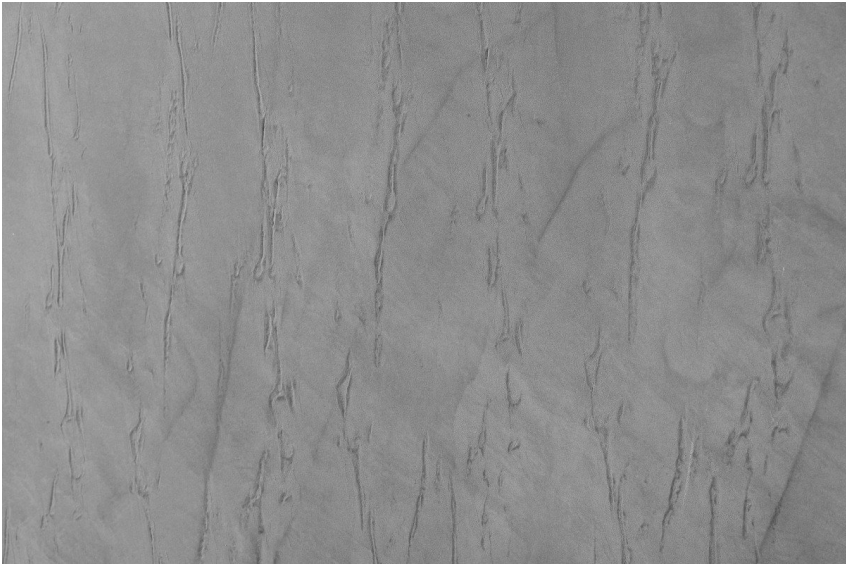

# ЦВЕТОВИ ДЕТАЙЛИ

**Rain texture in Tokyo  
Graphite colour**

## Special concrete effect

Sand texture in Tokyo Graphite colour

Winter texture in Sydney Light colour

Ocean texture in Chicago Grey colour

Desert texture in Tokyo Graphite colour

Snow texture in Sydney Light colour

Cloud texture in Chicago Grey colour

Autumn texture in Chicago Grey and  
Tokyo Graphite colours

Frost texture in Tokyo Graphite and  
Sydney Light colours

Wave texture in Chicago Grey colour

Wind texture in Chicago Grey colour

Storm texture in Tokyo Graphite and Sydney Light colours

Rock texture in Sydney Light and Tokyo Graphite colours

За повече информация за мазилки и бои, вижте на  
[www.ceresit.bg](http://www.ceresit.bg)