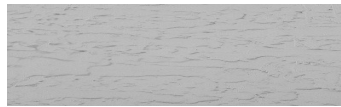

ЦВЕТОВИ ДЕТАЙЛИ

**Frost texture in
Tokyo Graphite and
Sydney Light colours**

Special concrete effect

Sand texture in Tokyo Graphite colour

Winter texture in Sydney Light colour

Ocean texture in Chicago Grey colour

Desert texture in Tokyo Graphite colour

Snow texture in Sydney Light colour

Cloud texture in Chicago Grey colour

Autumn texture in Chicago Grey and
Tokyo Graphite colours

Wave texture in Chicago Grey colour

Wind texture in Chicago Grey colour

Ice texture in Sydney Light colour

Lake texture in Sydney Light colour

Storm texture in Tokyo Graphite and Sydney Light colours

Rock texture in Sydney Light and Tokyo Graphite colours