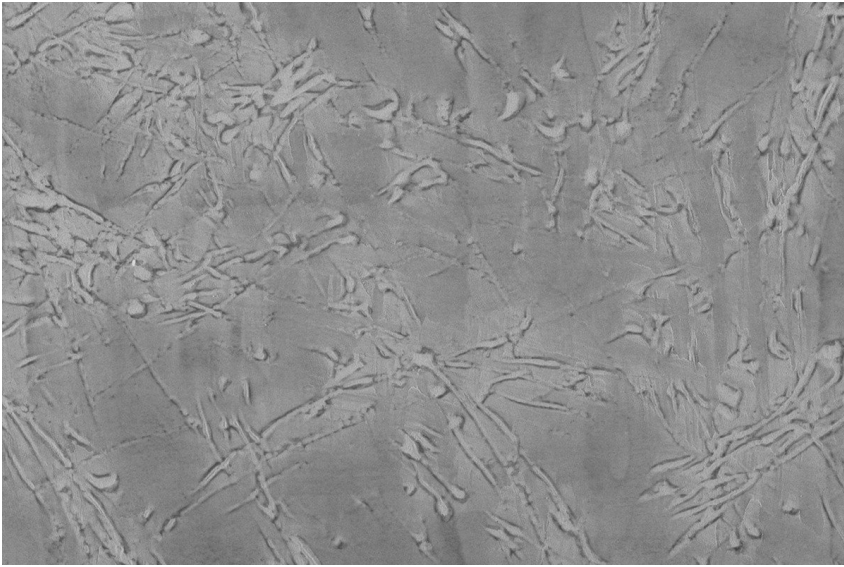

# ЦВЕТОВИ ДЕТАЙЛИ

**Frost texture in  
Tokyo Graphite and  
Sydney Light colours**

## Special concrete effect

Sand texture in Tokyo Graphite colour

Winter texture in Sydney Light colour

Ocean texture in Chicago Grey colour

Desert texture in Tokyo Graphite colour

Snow texture in Sydney Light colour

Cloud texture in Chicago Grey colour

Autumn texture in Chicago Grey and  
Tokyo Graphite colours

Wave texture in Chicago Grey colour

За повече информация за мазилки и бои, вижте на  
[www.ceresit.bg](http://www.ceresit.bg)

Wind texture in Chicago Grey colour

Ice texture in Sydney Light colour

Lake texture in Sydney Light colour

Storm texture in Tokyo Graphite and Sydney Light colours

Rock texture in Sydney Light and Tokyo Graphite colours