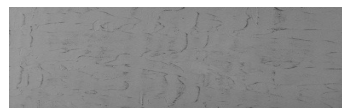

**Autumn texture in
Chicago Grey and
Tokyo Graphite
colours**

Special concrete effect

Sand texture in Tokyo Graphite colour

Winter texture in Sydney Light colour

Ocean texture in Chicago Grey colour

Desert texture in Tokyo Graphite colour

Snow texture in Sydney Light colour

Cloud texture in Chicago Grey colour

Frost texture in Tokyo Graphite and
Sydney Light colours

Wave texture in Chicago Grey colour

За повече информация за мазилки и бои, вижте на
www.ceresit.bg