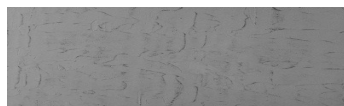

**Autumn texture in
Chicago Grey and
Tokyo Graphite
colours**

Special concrete effect

Sand texture in Tokyo Graphite colour

Winter texture in Sydney Light colour

Ocean texture in Chicago Grey colour

Desert texture in Tokyo Graphite colour

Snow texture in Sydney Light colour

Cloud texture in Chicago Grey colour

Frost texture in Tokyo Graphite and
Sydney Light colours

Wave texture in Chicago Grey colour

За повече информация за мазилки и бои, вижте на
www.ceresit.bg

Wind texture in Chicago Grey colour

Ice texture in Sydney Light colour

Lake texture in Sydney Light colour

Storm texture in Tokyo Graphite and Sydney Light colours

Rock texture in Sydney Light and Tokyo Graphite colours