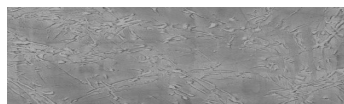

**Desert texture in  
Tokyo Graphite  
colour**

**Special concrete effect**

Sand texture in Tokyo Graphite colour

Winter texture in Sydney Light colour

Ocean texture in Chicago Grey colour

Snow texture in Sydney Light colour

Cloud texture in Chicago Grey colour

Autumn texture in Chicago Grey and  
Tokyo Graphite colours

Frost texture in Tokyo Graphite and  
Sydney Light colours

Wave texture in Chicago Grey colour

За повече информация за мазилки и бои, вижте на  
[www.ceresit.bg](http://www.ceresit.bg)

Wind texture in Chicago Grey colour

Ice texture in Sydney Light colour

Lake texture in Sydney Light colour

Storm texture in Tokyo Graphite and Sydney Light colours

Rock texture in Sydney Light and Tokyo Graphite colours