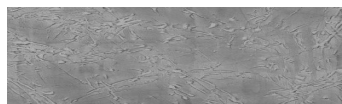

**Desert texture in  
Tokyo Graphite  
colour**

**Special concrete effect**

Sand texture in Tokyo Graphite colour

Winter texture in Sydney Light colour

Ocean texture in Chicago Grey colour

Snow texture in Sydney Light colour

Cloud texture in Chicago Grey colour

Autumn texture in Chicago Grey and  
Tokyo Graphite colours

Frost texture in Tokyo Graphite and  
Sydney Light colours

Wave texture in Chicago Grey colour

За повече информация за мазилки и бои, вижте на  
[www.ceresit.bg](http://www.ceresit.bg)

Wind texture in Chicago Grey colour

Ice texture in Sydney Light colour

Lake texture in Sydney Light colour

Storm texture in Tokyo Graphite and Sydney Light colours

Rock texture in Sydney Light and Tokyo Graphite colours