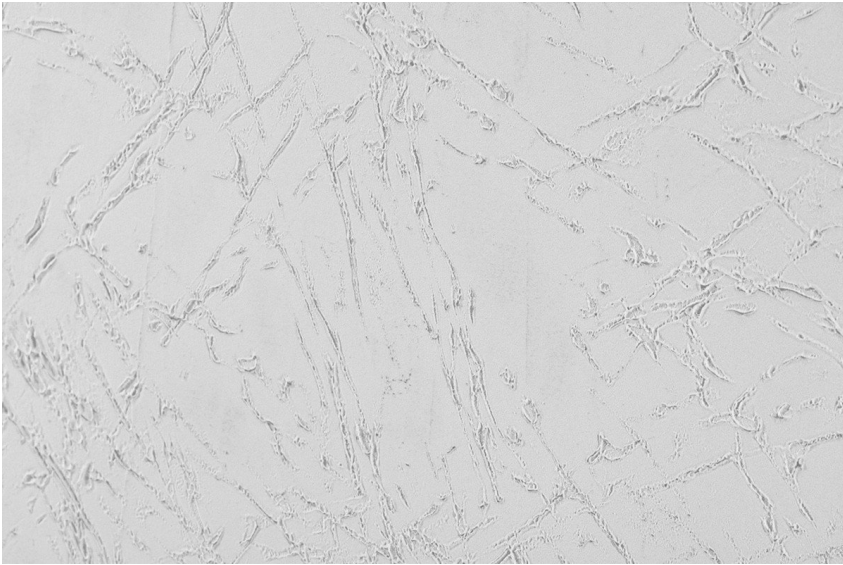

# ЦВЕТОВИ ДЕТАЙЛИ

**Winter texture in  
Sydney Light colour**

## Special concrete effect

Sand texture in Tokyo Graphite colour

Ocean texture in Chicago Grey colour

Desert texture in Tokyo Graphite colour

Snow texture in Sydney Light colour

Cloud texture in Chicago Grey colour

Autumn texture in Chicago Grey and  
Tokyo Graphite colours

Frost texture in Tokyo Graphite and  
Sydney Light colours

Wave texture in Chicago Grey colour

Wind texture in Chicago Grey colour

Ice texture in Sydney Light colour