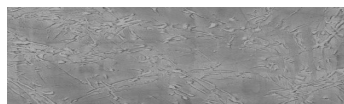

ЦВЕТОВИ ДЕТАЙЛИ

**Sand texture in
Tokyo Graphite
colour**

Special concrete effect

Winter texture in Sydney Light colour

Ocean texture in Chicago Grey colour

Desert texture in Tokyo Graphite colour

Snow texture in Sydney Light colour

Cloud texture in Chicago Grey colour

Autumn texture in Chicago Grey and
Tokyo Graphite colours

Frost texture in Tokyo Graphite and
Sydney Light colours

Wave texture in Chicago Grey colour

За повече информация за мазилки и бои, вижте на
www.ceresit.bg

Wind texture in Chicago Grey colour

Ice texture in Sydney Light colour

Lake texture in Sydney Light colour

Storm texture in Tokyo Graphite and Sydney Light colours

Rock texture in Sydney Light and Tokyo Graphite colours