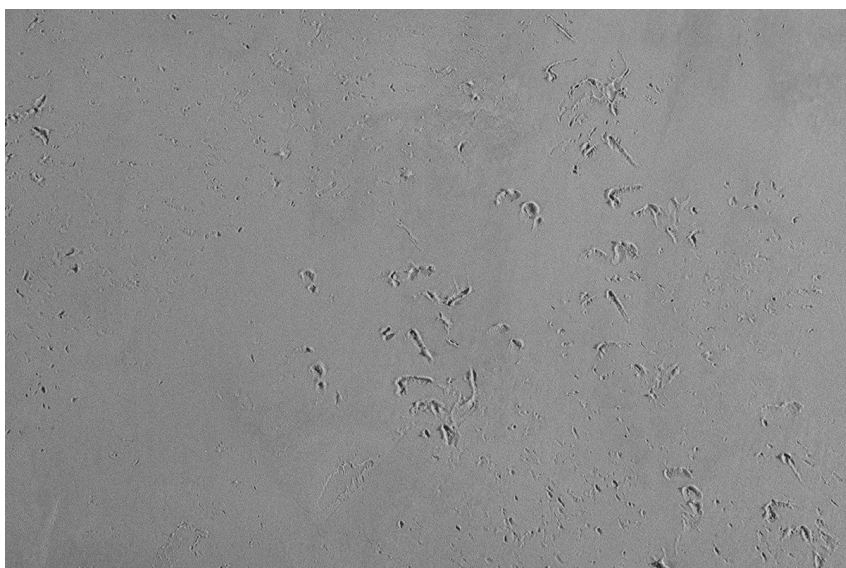

ЦВЕТОВИ ДЕТАЙЛИ

**Sand texture in
Tokyo Graphite
colour**

Special concrete effect

Winter texture in Sydney Light colour

Ocean texture in Chicago Grey colour

Desert texture in Tokyo Graphite colour

Snow texture in Sydney Light colour

Cloud texture in Chicago Grey colour

Autumn texture in Chicago Grey and
Tokyo Graphite colours

Frost texture in Tokyo Graphite and
Sydney Light colours

Wave texture in Chicago Grey colour

За повече информация за мазилки и бои, вижте на
www.ceresit.bg

Wind texture in Chicago Grey colour

Ice texture in Sydney Light colour

Lake texture in Sydney Light colour

Storm texture in Tokyo Graphite and Sydney Light colours

Rock texture in Sydney Light and Tokyo Graphite colours