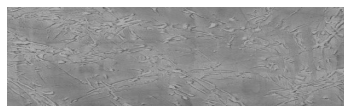

ЦВЕТОВИ ДЕТАЙЛИ

**Sand texture in
Tokyo Graphite
colour**

Special concrete effect

Winter texture in Sydney Light colour

Ocean texture in Chicago Grey colour

Desert texture in Tokyo Graphite colour

Snow texture in Sydney Light colour

Cloud texture in Chicago Grey colour

Autumn texture in Chicago Grey and
Tokyo Graphite colours

Frost texture in Tokyo Graphite and
Sydney Light colours

Wave texture in Chicago Grey colour

За повече информация за мазилки и бои, вижте на
www.ceresit.bg

Wind texture in Chicago Grey colour

Ice texture in Sydney Light colour

Lake texture in Sydney Light colour

Storm texture in Tokyo Graphite and Sydney Light colours

Rock texture in Sydney Light and Tokyo Graphite colours