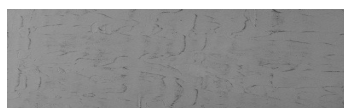

ЦВЕТОВИ ДЕТАЙЛИ

**Sand texture in
Tokyo Graphite
colour**

Special concrete effect

Winter texture in Sydney Light colour

Ocean texture in Chicago Grey colour

Desert texture in Tokyo Graphite colour

Snow texture in Sydney Light colour

Cloud texture in Chicago Grey colour

Autumn texture in Chicago Grey and
Tokyo Graphite colours

Frost texture in Tokyo Graphite and
Sydney Light colours

Wave texture in Chicago Grey colour

За повече информация за мазилки и бои, вижте на
www.ceresit.bg