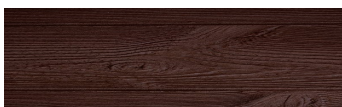

## Wood effect

Irish Oak

WhiteBirch

SilverGrey

Bengal Teak

Kongo Wenge

SteelGrey

LightBeige