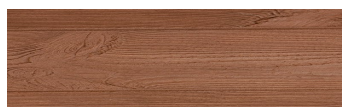

Canada Walnut

За повече информация за мазилки и бои, вижте на
www.ceresit.bg