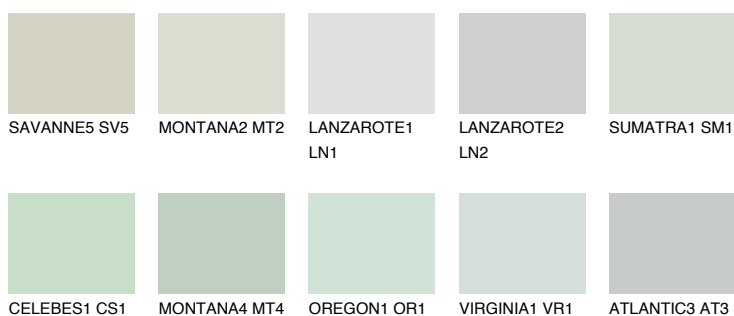

**ATLANTIC1 AT1**

75% **TSR** 71%

## Matching colours

### Цветове